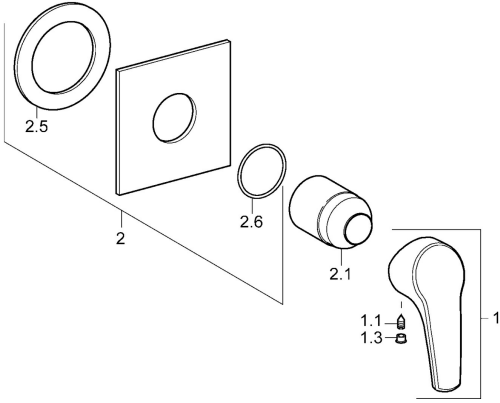

EAN: 4015474118010
static.hansa.com/50639003

Spare parts

SP50639003

	Name	Code
1	Lever Chrome Discontinued	59951583
1.1	Screw, M5x8, SW2.5	59904755
1.3	Symbol plug Grey	59912112
2	Cover flange, 100x100 mm Chrome Discontinued	59913111
2.1	Cover sleeve Chrome	59912116
N.I.	Raising kit, 20 mm	59912589