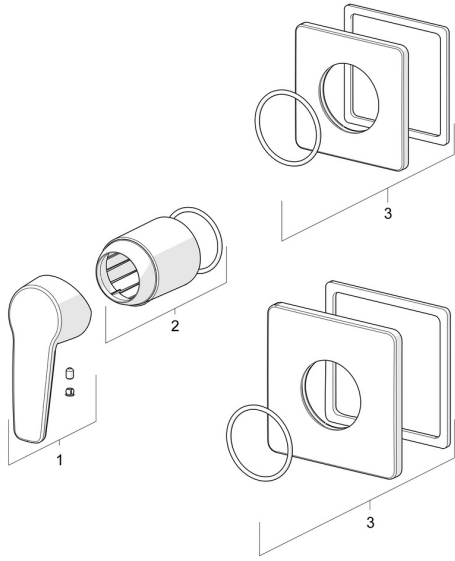

## Spare parts

### SP50629993

	Name	Code
01	Lever Chrome	59914417
02	Cover sleeve Chrome	59912511
03	Cover plate, 90x90 mm Chrome	59914735
03	Cover plate, 110x130 mm Chrome	59914736