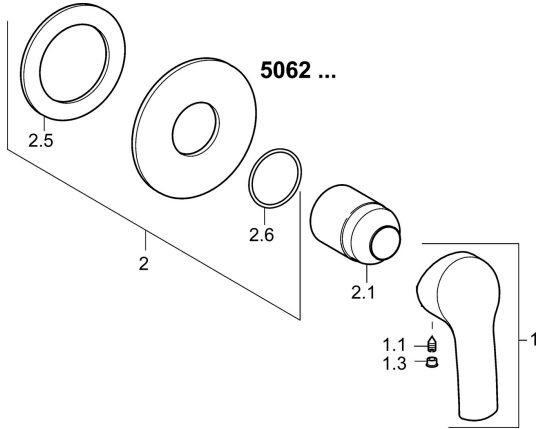

EAN: 4015474160491
static.hansa.com/50629073

Spare parts

SP50629073

	Name	Code
1	Lever Chrome	59914417
1.1	Screw, M5x8, SW2.5	59904755
1.3	Symbol plug Grey	59912112
2	Cover plate, d 90 mm Chrome	59914739
2.1	Cover sleeve Chrome	59912511
N.I.	Raising kit, 20 mm	59912589