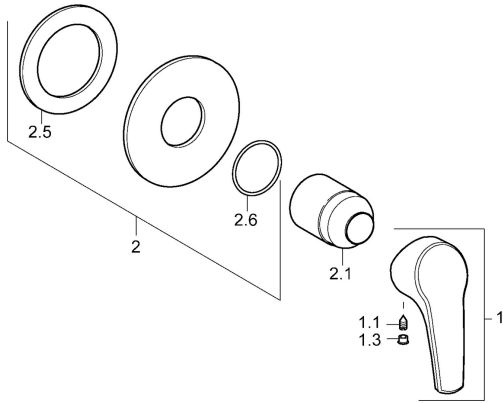

## Spare parts

### SP50629003

	Name	Code
1	Lever Chrome <span style="background-color: #cccccc;">Discontinued</span>	59951583
1.1	Screw, M5x8, SW2.5	59904755
1.3	Symbol plug Grey	59912112
2	Cover flange, d 90x43 mm Chrome <span style="background-color: #cccccc;">Discontinued</span>	59913110
2.1	Cover sleeve Chrome	59912116
N.I.	Raising kit, 20 mm	59912589