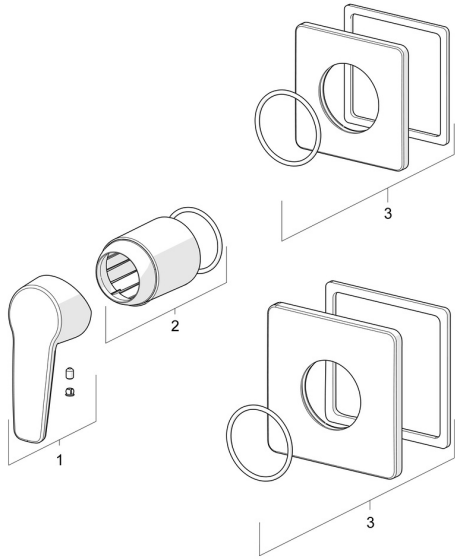

EAN: 4057304011665
static.hansa.com/50619193

Spare parts

SP50629993

	Name	Code
01	Lever Chrome	59914417
02	Cover sleeve Chrome	59912511
03	Cover plate, 90x90 mm Chrome	59914735
03	Cover plate, 110x130 mm Chrome	59914736