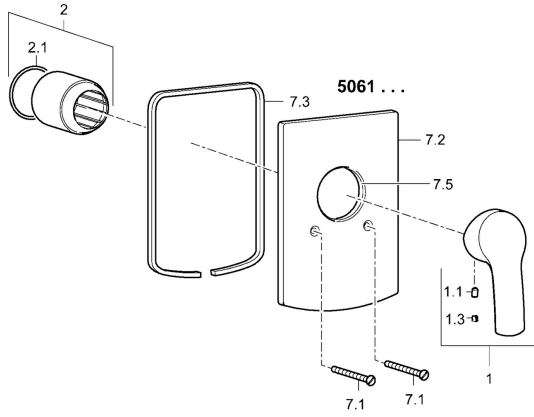

EAN: 4015474252721
static.hansa.com/50617173

Spare parts

SP50617173

	Name	Code
1	Lever Chrome	59914417
1.1	Screw, M5x8, SW2.5	59904755
1.3	Symbol plug Grey	59912112
2	Cover sleeve Chrome	59912511
2.1	O-ring, 41x3	59913215
7.1	Screw, M5x65 Chrome	59904847
7.2	Cover plate Chrome	59912508
7.3	Sealing plates Chrome Discontinued	59912121
7.5	Gasket, 64.5x47x7 Discontinued	59912509