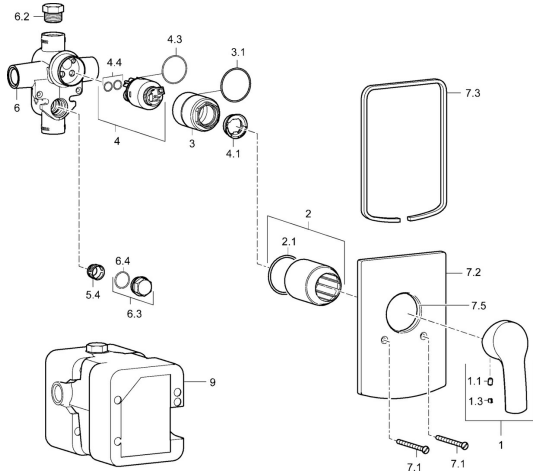

## Spare parts

### SP50610173

|      | Name                                      | Code     |
|------|---|----------|
| 1    | Lever Chrome                              | 59914417 |
| 1.1  | Screw, M5x8, SW2.5                        | 59904755 |
| 1.3  | Symbol plug Grey                          | 59912112 |
| 2    | Cover sleeve Chrome                       | 59912511 |
| 2.1  | O-ring, 41x3                              | 59913215 |
| 3    | Screw sleeve, M38x1                       | 59912115 |
| 4    | Cartridge, 3.5 Classic                    | 59913075 |
| 4    | Cartridge, 3.5 Eco                        | 59912324 |
| 4.1  | Temperature adjustment limiter            | 59912325 |
| 4.3  | O-ring, d 28.24x2.62 <b>Discontinued</b>  | 59912590 |
| 4.4  | O-ring, d 10.10x1.60 <b>Discontinued</b>  | 59905072 |
| 5.4  | Seat                                      | 59912229 |
| 6.2  | Plug, G1/2                                | 59905013 |
| 6.3  | Plug <b>Discontinued</b>                  | 59905012 |
| 6.4  | O-ring, d 18x2                            | 59901422 |
| 7.1  | Screw, M5x65 Chrome                       | 59904847 |
| 7.2  | Cover plate Chrome                        | 59912508 |
| 7.3  | Sealing plates Chrome <b>Discontinued</b> | 59912121 |
| 7.5  | Gasket, 64.5x47x7 <b>Discontinued</b>     | 59912509 |
| 9    | Installation box <b>Discontinued</b>      | 59904857 |
| N.I. | Key, SW30/34                              | 59912108 |
| N.I. | Raising kit, 20 mm                        | 59912589 |