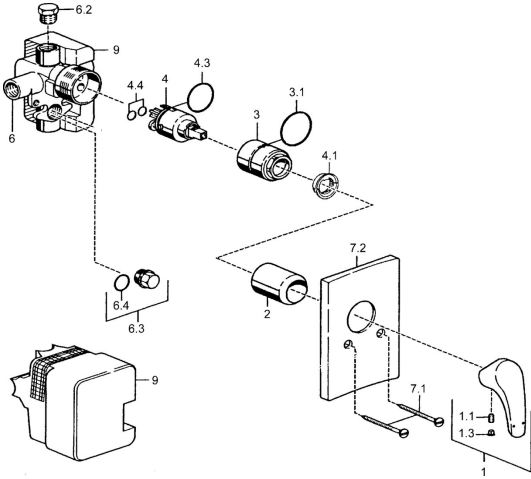

EAN: 4015474038769
static.hansa.com/50610103

Spare parts

SP50610103

	Name	Code
1	Lever Chrome Discontinued	59951583
1.1	Screw, M5x8, SW2.5	59904755
1.3	Symbol plug Grey	59912112
2	Cover sleeve Chrome	59912116
3	Screw sleeve, M38x1	59912115
4	Cartridge, 3.5 Eco	59912324
4.1	Temperature adjustment limiter	59912325
4.3	O-ring, d 28.24x2.62 Discontinued	59912590
4.4	O-ring, d 10.10x1.60 Discontinued	59905072
6.2	Plug, G1/2	59905013
6.3	Plug Discontinued	59905012
6.4	O-ring, d 18x2	59901422
7.1	Screw, M5x65 Chrome	59904847
7.2	Cover flange Chrome Discontinued	59912120
7.3	Sealing plates Chrome Discontinued	59912121
N.I.	Key, SW30/34	59912108
N.I.	Raising kit, 20 mm	59912589