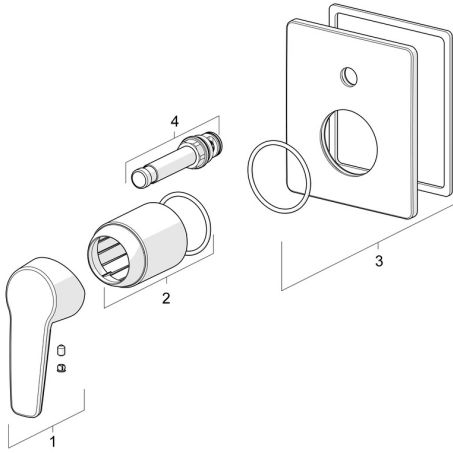

## Spare parts

### SP50609193

	Name	Code
01	Lever Chrome	59914417
02	Cover sleeve Chrome	59912511
03	Cover plate, 110x130 mm Chrome	59914737
04	Diverter Chrome	59914738