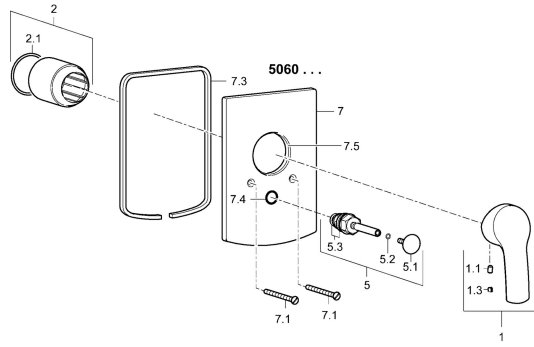

## Spare parts

### SP50607173

	Name	Code
1	Lever Chrome	59914417
1.1	Screw, M5x8, SW2.5	59904755
1.3	Symbol plug Grey	59912112
2	Cover sleeve Chrome	59912511
2.1	O-ring, 41x3	59913215
5	Diverter Chrome	59910900
5.2	O-ring, d 4x1	59902331
5.3	Sealing kit	59904791
7	Cover flange Chrome	59912507
7.1	Screw, M5x65 Chrome	59904847
7.3	Sealing plates Chrome <span style="background-color: #cccccc;">Discontinued</span>	59912121
7.4	Flow limiting cap	59904846
7.5	Gasket, 64.5x47x7 <span style="background-color: #cccccc;">Discontinued</span>	59912509