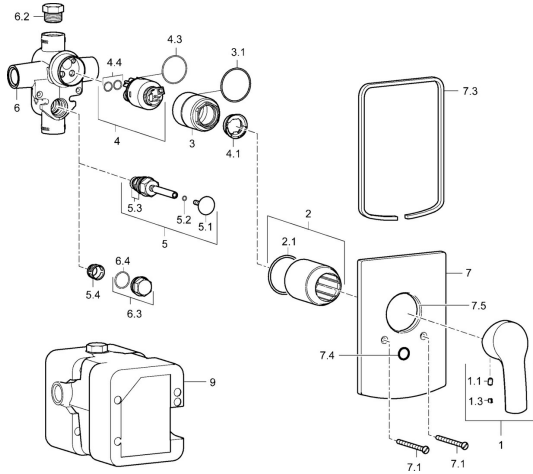

EAN: 4015474160477
static.hansa.com/50600173

Spare parts

SP50600173

	Name	Code
1	Lever Chrome	59914417
1.1	Screw, M5x8, SW2.5	59904755
1.3	Symbol plug Grey	59912112
2	Cover sleeve Chrome	59912511
2.1	O-ring, 41x3	59913215
3	Screw sleeve, M38x1	59912115
4	Cartridge, 3.5 Classic	59913075
4	Cartridge, 3.5 Eco	59912324
4.1	Temperature adjustment limiter	59912325
4.3	O-ring, d 28.24x2.62 Discontinued	59912590
4.4	O-ring, d 10.10x1.60 Discontinued	59905072
5	Diverter Chrome	59910900
5.2	O-ring, d 4x1	59902331
5.3	Sealing kit	59904791
5.4	Seat	59912229
6.2	Plug, G1/2	59905013
6.3	Plug Discontinued	59905012
6.4	O-ring, d 18x2	59901422
7	Cover flange Chrome	59912507
7.1	Screw, M5x65 Chrome	59904847
7.3	Sealing plates Chrome Discontinued	59912121
7.4	Flow limiting cap	59904846
7.5	Gasket, 64.5x47x7 Discontinued	59912509
9	Installation box Discontinued	59904857
N.I.	Raising kit, 20 mm	59912589
N.I.	Key, SW30/34	59912108