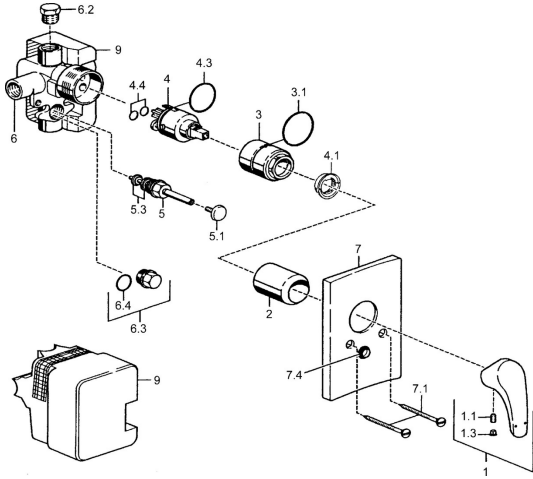

EAN: 4015474038752
static.hansa.com/50600103

Spare parts

SP50600103

	Name	Code
1	Lever Chrome Discontinued	59951583
1.1	Screw, M5x8, SW2.5	59904755
1.3	Symbol plug Grey	59912112
2	Cover sleeve Chrome	59912116
3	Screw sleeve, M38x1	59912115
4	Cartridge, 3.5 Eco	59912324
4.1	Temperature adjustment limiter	59912325
4.3	O-ring, d 28.24x2.62 Discontinued	59912590
4.4	O-ring, d 10.10x1.60 Discontinued	59905072
5	Diverter Chrome	59910900
5.1	Push button Chrome	59904828
5.3	Sealing kit	59904791
6.2	Plug, G1/2	59905013
6.3	Plug Discontinued	59905012
6.4	O-ring, d 18x2	59901422
7	Cover flange Chrome Discontinued	59912119
7.1	Screw, M5x65 Chrome	59904847
7.3	Sealing plates Chrome Discontinued	59912121
7.4	Flow limiting cap	59904846
N.I.	Raising kit, 20 mm	59912589
N.I.	Key, SW30/34	59912108