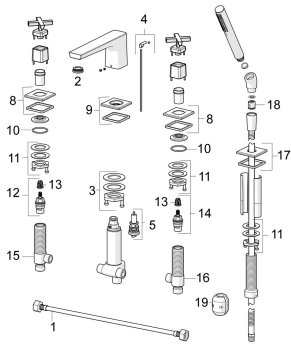

EAN: 4057304006883
static.hansa.com/50462071

Spare parts

SP50462071

	Name	Code
01	Flexible pipe, L=600, G1/2xG1/2 Discontinued	59914408
02	Aerator, M24x1	59913132
03	Fixing set	59913371
04	Pop-up operating rod	59914413
05	Diverter	59912706
08	Cover flange Chrome Discontinued	59914611
09	Cover flange Chrome	59914613
10	O-ring, d 37.77x2.62 Discontinued	59913995
11	Fixing set Discontinued	59914403
12	Headpart, G1/2, SW17	59913224
13	Adapter White	59910235
14	Headpart, G1/2	59913457
15	Valve, G1/2xG1/2 Discontinued	59913455
16	Valve, G1/2xG1/2 Discontinued	59913453
17	Cover flange Chrome	59914614
18	Non-return valve	59905714
19	Counterbalance	59914039