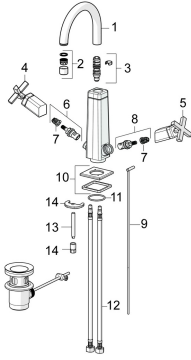

## Spare parts

### SP50422201

	Name	Code
01	Spout Chrome	59914608
02	Aerator, M22x1 STD HC PCA, 6 l/min Chrome	59914428
03	Sealing kit for spout	59914431
04	Handle Chrome	59914616
05	Handle Chrome	59914617
06	Headpart, G3/8	59913261
07	Adapter White	59910235
08	Headpart, G3/8	59913260
09	Pop-up operating rod Chrome	59913459
10	Cover flange Chrome	59914612
11	O-ring, d 37.77x2.62 <span style="background-color: black; color: white; padding: 2px;">Discontinued</span>	59913995
12	Flexible pipe, L=430, M8x1-G3/8 LH <span style="background-color: black; color: white; padding: 2px;">Discontinued</span>	59914466
13	Fixing screw, M8x1, L=140	59912474
14	Fixing set	59910749