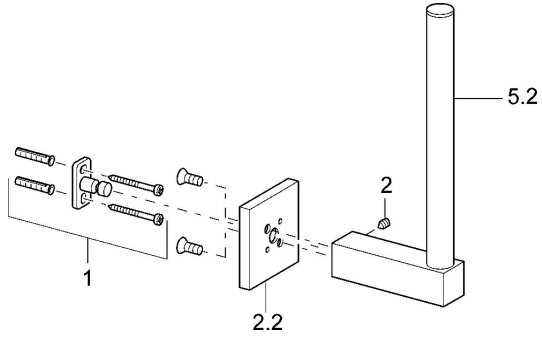

EAN: 4015474072237
static.hansa.com/50330900

Spare parts

SP50330900

	Name		Code
1	Fixing set	Discontinued	59912081
2	Pin, M5x8	Discontinued	59912082
2.2	Cover flange Chrome	Discontinued	59912574