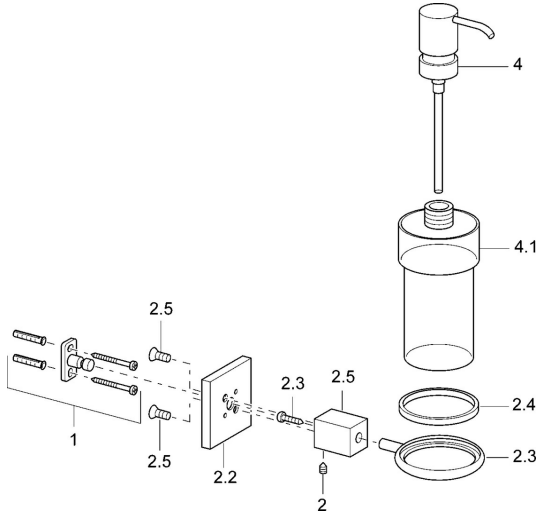

EAN: 4015474072053
static.hansa.com/50300900

Spare parts

SP50300900

	Name	Code
1	Fixing set Discontinued	59912081
2	Pin, M5x8 Discontinued	59912082
2.2	Cover flange Chrome Discontinued	59912574
2.3	Ring, d 55 mm Chrome Discontinued	59912575
2.4	Ring, d 55 mm Discontinued	59912560
2.5	Inner part Chrome Discontinued	59912576
4	Lotion dispenser Chrome Discontinued	59912578
4.1	Lotion dispenser Discontinued	59912579