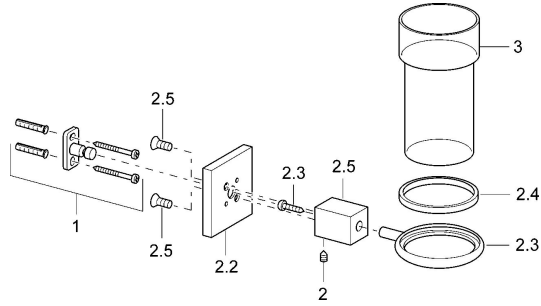

EAN: 4015474072015
static.hansa.com/50290900

Spare parts

SP50290900

	Name	Code
1	Fixing set Discontinued	59912081
2	Pin, M5x8 Discontinued	59912082
2.2	Cover flange Chrome Discontinued	59912574
2.3	Ring, d 55 mm Chrome Discontinued	59912575
2.4	Ring, d 55 mm Discontinued	59912560
2.5	Inner part Chrome Discontinued	59912576
3	Glass Discontinued	59912577