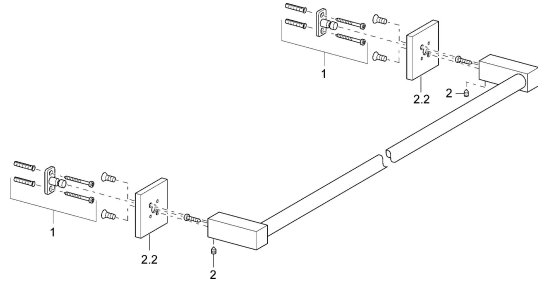

EAN: 4015474072008
static.hansa.com/50280900

Spare parts

SP50280800

	Name		Code
1	Fixing set	Discontinued	59912081
2	Pin, M5x8	Discontinued	59912082
2.2	Cover flange Chrome	Discontinued	59912574