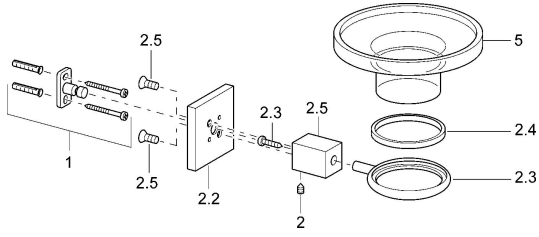

EAN: 4015474071988
static.hansa.com/50270900

Spare parts

SP50270900

	Name	Code
1	Fixing set Discontinued	59912081
2	Pin, M5x8 Discontinued	59912082
2.2	Cover flange Chrome Discontinued	59912574
2.3	Ring, d 55 mm Chrome Discontinued	59912575
2.4	Ring, d 55 mm Discontinued	59912560
2.5	Inner part Chrome Discontinued	59912576
5	Soap tray Discontinued	59912580