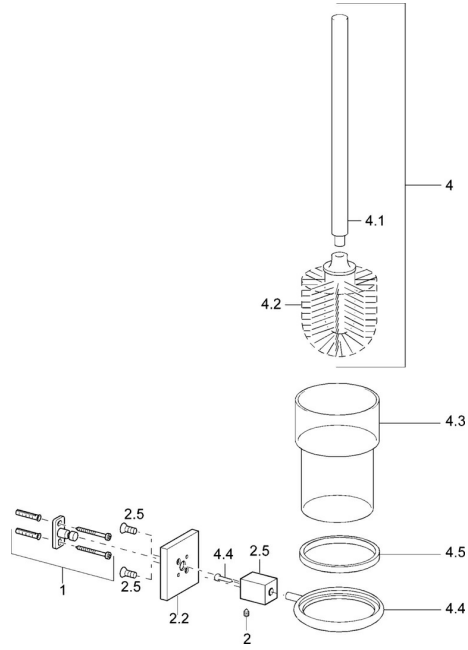

EAN: 4015474071773
static.hansa.com/50250900

Spare parts

SP50250900

	Name	Code
1	Fixing set Discontinued	59912081
2	Pin, M5x8 Discontinued	59912082
2.2	Cover flange Chrome Discontinued	59912574
2.5	Supply Chrome Discontinued	59912588
4	Toilet brush Chrome Discontinued	59912076
4.2	Brush, M 12	59911637
4.3	Glass Discontinued	59912586
4.4	Support ring, d 85 Discontinued	59912587
4.5	Ring, d 85 mm Discontinued	59912567