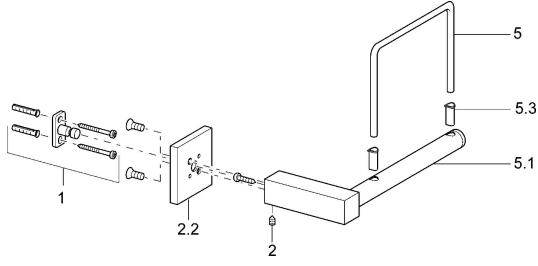

## Spare parts

### SP50240900

	Name	Code
1	Fixing set <span style="background-color: #cccccc;">Discontinued</span>	59912081
2	Pin, M5x8 <span style="background-color: #cccccc;">Discontinued</span>	59912082
2.2	Cover flange Chrome <span style="background-color: #cccccc;">Discontinued</span>	59912574
5	Toilet paper holder Chrome <span style="background-color: #cccccc;">Discontinued</span>	59912093
5.3	Slide for shower rail <span style="background-color: #cccccc;">Discontinued</span>	59912568