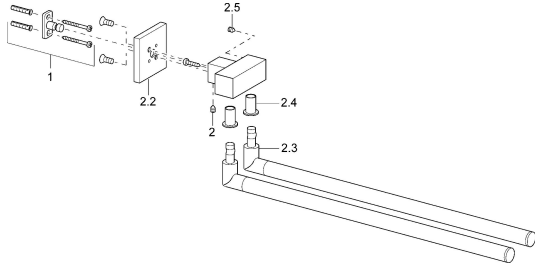

EAN: 4015474071674
static.hansa.com/50230900

Spare parts

SP50230900

	Name	Code
1	Fixing set Discontinued	59912081
2	Pin, M5x8 Discontinued	59912082
2.2	Cover flange Chrome Discontinued	59912574
2.3	Towel rail Chrome Discontinued	59912582
2.4	Cap Discontinued	59912591
2.5	Screw, M5x8, SW2.5	59904755