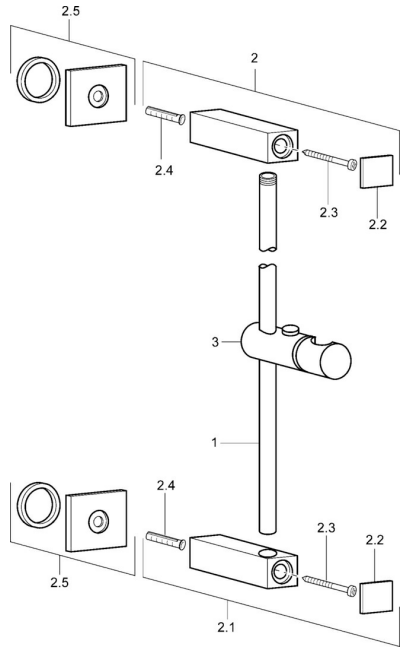

EAN: 4015474071582
static.hansa.com/50180100

Spare parts

SP50180100

	Name		Code
2	Shower rail Chrome	Discontinued	59912782
2.1	Shower rail Chrome	Discontinued	59912783
2.2	Cover Chrome	Discontinued	59912785
2.5	Cover flange Chrome	Discontinued	59912784
3	Slide for shower rail, d 18 mm Chrome		59912781