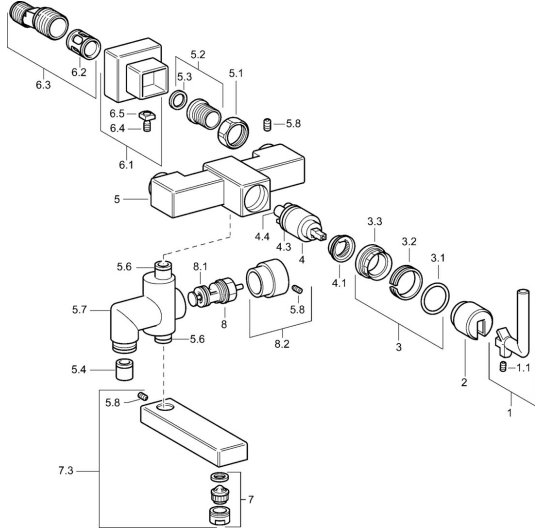

EAN: 4015474072626
static.hansa.com/50162102

Spare parts

SP50162102

	Name	Code
1	Lever Discontinued	59912680
1.1	Screw, M4x4 Discontinued	59912681
2	Cover flange Discontinued	59912690
3	Fixing nut Discontinued	59912683
4	Cartridge, 3.5 Eco	59912324
4.1	Temperature adjustment limiter	59912325
4.3	O-ring, d 28.24x2.62 Discontinued	59912590
4.4	O-ring, d 10.10x1.60 Discontinued	59905072
5.1	Connection nut, G3/4, AF30	59902230
5.2	Seat, G1/2, L, WAF10	59904618
5.3	Retaining ring, 23.9x15.2x2	59902689
5.4	Non-return valve	59905714
5.6	O-ring, d 13.95x2.62 Discontinued	59912686
5.8	Pin, M5x6, SW2.6 Discontinued	59912477
6.1	Cover flange Chrome Discontinued	59912685
6.2	Silencer	59904792
6.3	Eccentric connector, G3/4xG1/2, DN15	59910254
7	Aerator, M28x1 D Chrome	59907198
7.3	Spout Chrome Discontinued	59912688
8	Diverter Chrome	59911156
8.1	Sealing kit	59904791
8.2	Pop-up operating rod Chrome Discontinued	59912687