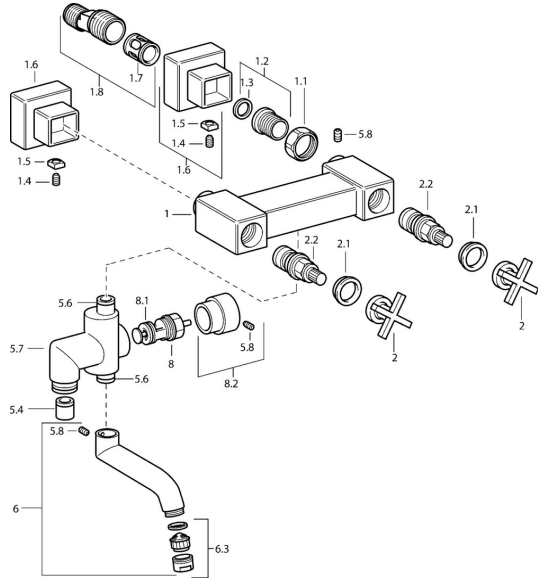

EAN: 4015474072435
static.hansa.com/50142101

Spare parts

SP50142101

	Name	Code
1.1	Connection nut, G3/4, AF30	59902230
1.2	Seat, G1/2, L, WAF10	59904618
1.3	Retaining ring, 23.9x15.2x2	59902689
1.6	Cover flange Chrome Discontinued	59912685
1.7	Silencer	59904792
1.8	Eccentric connector, G3/4xG1/2, DN15	59910254
2	Lever Chrome Discontinued	59912663
2.1	Symbol plug Blue/Red Discontinued	59912664
2.2	Headpart Discontinued	59912665
5.4	Non-return valve	59905714
5.6	O-ring, d 13.95x2.62 Discontinued	59912686
5.8	Pin, M5x6, SW2.6 Discontinued	59912477
6	Spout Chrome Discontinued	59912692
6.3	Aerator Discontinued	59912689
8	Diverter Chrome	59911156
8.1	Sealing kit	59904791
8.2	Pop-up operating rod Chrome Discontinued	59912687