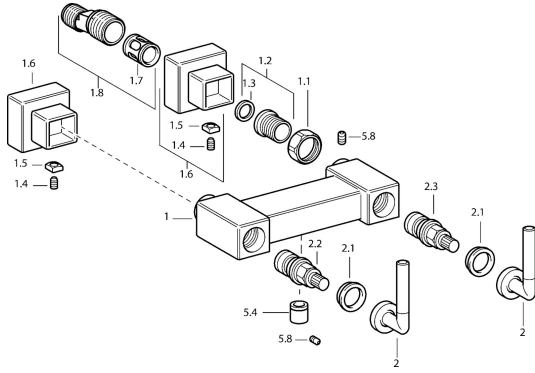

EAN: 4015474072572
static.hansa.com/50130102

Spare parts

SP50130102

	Name	Code
1.1	Connection nut, G3/4, AF30	59902230
1.2	Seat, G1/2, L, WAF10	59904618
1.3	Retaining ring, 23.9x15.2x2	59902689
1.6	Cover flange Chrome Discontinued	59912685
1.7	Silencer	59904792
1.8	Eccentric connector, G3/4xG1/2, DN15	59910254
2	Lever Chrome Discontinued	59912676
2.1	Symbol plug Blue/Red Discontinued	59912664
2.2	Headpart Discontinued	59912665
2.3	Headpart with color rings Discontinued	59912666
5.4	Non-return valve	59905714
5.8	Pin, M5x6, SW2.6 Discontinued	59912477