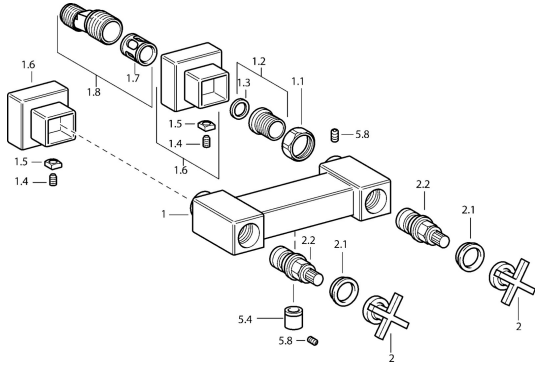

## Spare parts

### SP50120101

	Name	Code
1.1	Connection nut, G3/4, AF30	59902230
1.2	Seat, G1/2, L, WAF10	59904618
1.3	Retaining ring, 23.9x15.2x2	59902689
1.6	Cover flange Chrome <b>Discontinued</b>	59912685
1.7	Silencer	59904792
1.8	Eccentric connector, G3/4xG1/2, DN15	59910254
2	Lever Chrome <b>Discontinued</b>	59912663
2.1	Symbol plug Blue/Red <b>Discontinued</b>	59912664
2.2	Headpart <b>Discontinued</b>	59912665
5.4	Non-return valve	59905714
5.8	Pin, M5x6, SW2.6 <b>Discontinued</b>	59912477