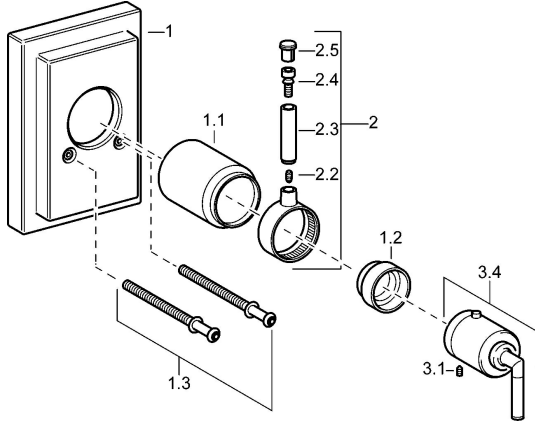

EAN: 4015474072541
static.hansa.com/50119102

Spare parts

SP50119102

	Name	Code
1	Covering cap Discontinued	59912600
1.1	Covering cap Chrome Discontinued	59912327
1.2	Temperature adjustment limiter Chrome	59906355
1.3	Screw, M5x75, SW3 Discontinued	59912602
2	Lever Discontinued	59912603
3.1	Screw, M6x16, SW2.5	59911727
3.3	Rebound pin	59912005
3.4	Temperature control handle Discontinued	59912605
N.I.	Raising kit, 35 mm	59911438