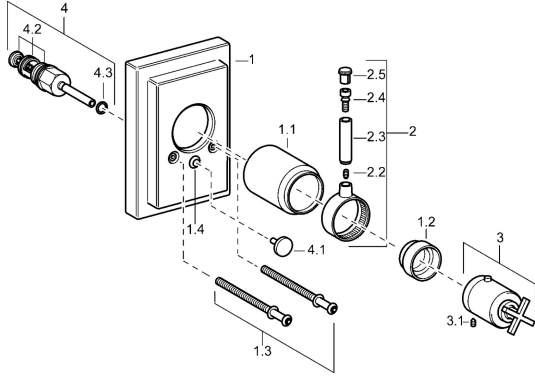

EAN: 4015474072404
static.hansa.com/50089101

Spare parts

SP50089101

	Name	Code
1	Cover flange Discontinued	59912601
1.1	Covering cap Chrome Discontinued	59912327
1.2	Temperature adjustment limiter Chrome	59906355
1.3	Screw, M5x75, SW3 Discontinued	59912602
1.4	Flow limiting cap	59904846
2	Lever Discontinued	59912603
3	Temperature control handle Discontinued	59912604
3.1	Screw, M6x16, SW2.5	59911727
3.3	Rebound pin	59912005
4	Diverter Chrome	59911156
4.2	Sealing kit	59904791
4.3	O-ring, d 4x1	59902331
N.I.	Raising kit, 35 mm	59911438