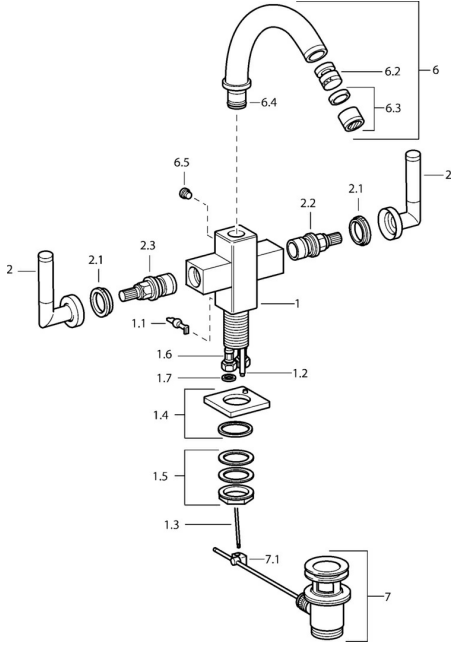

## Spare parts

### SP50073202

	Name	Code
1.1	Lever Chrome <b>Discontinued</b>	59912670
1.2	Coupling pipe, M5 <b>Discontinued</b>	59912671
1.4	Spout Chrome <b>Discontinued</b>	59912667
1.5	Fixing set <b>Discontinued</b>	59912668
1.6	Hose <b>Discontinued</b>	59912673
2	Lever Chrome <b>Discontinued</b>	59912676
2.1	Symbol plug Blue/Red <b>Discontinued</b>	59912664
2.2	Headpart <b>Discontinued</b>	59912665
2.3	Headpart with color rings <b>Discontinued</b>	59912666
6	Spout Chrome <b>Discontinued</b>	59912679
6.2	Aerator with ball joint <b>Discontinued</b>	59905132
6.3	Aerator, M22x1 A <b>Discontinued</b>	59902365
6.4	Sealing kit <b>Discontinued</b>	59912661
6.5	Screw <b>Discontinued</b>	59912672
7	Pop-up waste Chrome	59904620
7.1	Swivel joint	59904624