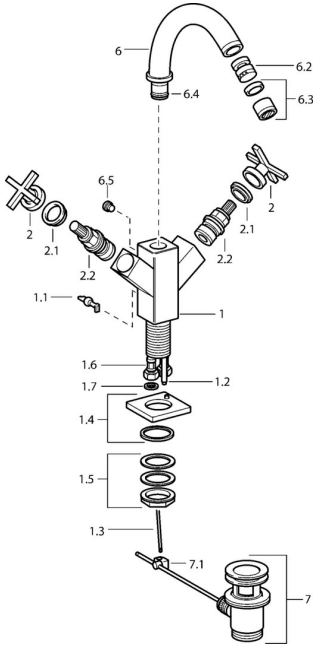

## Spare parts

### SP50063201

	Name	Code
1.1	Lever Chrome <span>Discontinued</span>	59912670
1.2	Coupling pipe, M5 <span>Discontinued</span>	59912671
1.4	Spout Chrome <span>Discontinued</span>	59912667
1.5	Fixing set <span>Discontinued</span>	59912668
1.6	Hose <span>Discontinued</span>	59912673
2	Lever Chrome <span>Discontinued</span>	59912663
2.1	Symbol plug Blue/Red <span>Discontinued</span>	59912664
2.2	Headpart <span>Discontinued</span>	59912665
6	Spout Chrome <span>Discontinued</span>	59912679
6.2	Aerator with ball joint <span>Discontinued</span>	59905132
6.3	Aerator, M22x1 A <span>Discontinued</span>	59902365
6.4	Sealing kit <span>Discontinued</span>	59912661
6.5	Screw <span>Discontinued</span>	59912672
7	Pop-up waste Chrome	59904620
7.1	Swivel joint	59904624