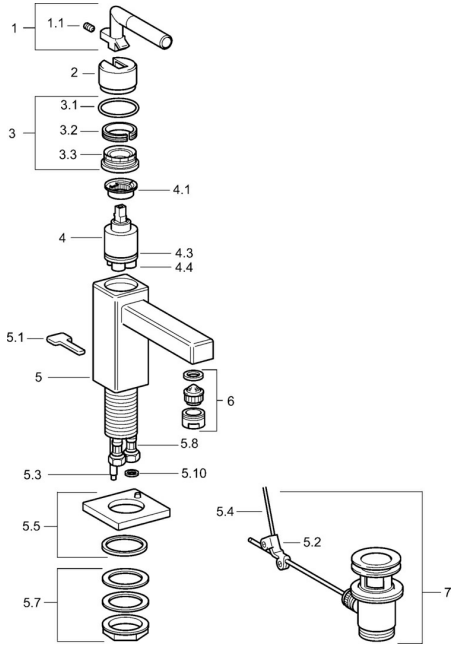

EAN: 4015474072510
static.hansa.com/50052202

Spare parts

SP50052202

	Name	Code
1	Lever Discontinued	59912680
1.1	Screw, M4x4 Discontinued	59912681
3	Fixing nut Discontinued	59912683
4	Cartridge, 3.5 Eco	59912324
4.1	Temperature adjustment limiter	59912325
4.3	O-ring, d 28.24x2.62 Discontinued	59912590
4.4	O-ring, d 10.10x1.60 Discontinued	59905072
5.1	Lever Chrome Discontinued	59912670
5.2	Swivel joint	59904624
5.3	Coupling pipe, M5 Discontinued	59912671
5.5	Spout Chrome Discontinued	59912667
5.7	Fixing set Discontinued	59912668
5.8	Hose Discontinued	59912673
6	Aerator Chrome Discontinued	59912675
7	Pop-up waste Chrome	59904620