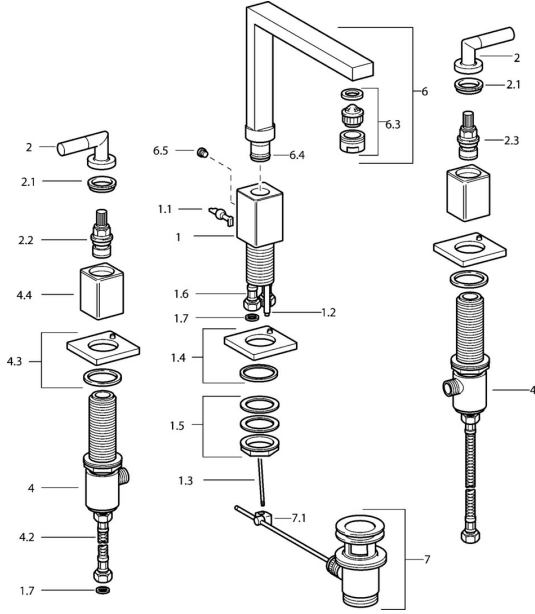

## Spare parts

### SP50042202

	Name	Code
1.1	Lever Chrome <span style="background-color: #cccccc;">Discontinued</span>	59912670
1.2	Coupling pipe, M5 <span style="background-color: #cccccc;">Discontinued</span>	59912671
1.4	Spout Chrome <span style="background-color: #cccccc;">Discontinued</span>	59912667
1.5	Fixing set <span style="background-color: #cccccc;">Discontinued</span>	59912668
1.6	Hose <span style="background-color: #cccccc;">Discontinued</span>	59912673
2	Symbol plug Blue/Red <span style="background-color: #cccccc;">Discontinued</span>	59912664
2.1	Lever Chrome <span style="background-color: #cccccc;">Discontinued</span>	59912676
2.2	Headpart <span style="background-color: #cccccc;">Discontinued</span>	59912665
2.3	Headpart with color rings <span style="background-color: #cccccc;">Discontinued</span>	59912666
4.2	Hose <span style="background-color: #cccccc;">Discontinued</span>	59912678
4.3	Cover flange <span style="background-color: #cccccc;">Discontinued</span>	59912677
6	Spout Chrome <span style="background-color: #cccccc;">Discontinued</span>	59912674
6.3	Aerator Chrome <span style="background-color: #cccccc;">Discontinued</span>	59912675
6.4	Sealing kit <span style="background-color: #cccccc;">Discontinued</span>	59912661
6.5	Screw <span style="background-color: #cccccc;">Discontinued</span>	59912672
7	Pop-up waste Chrome	59904620
7.1	Swivel joint	59904624