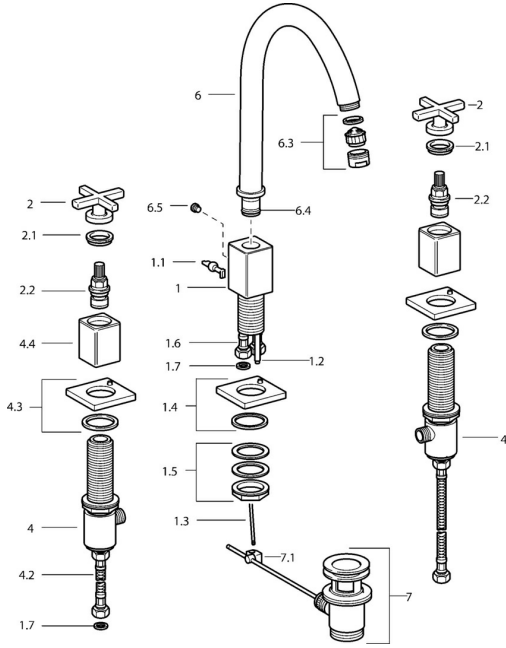

## Spare parts

### SP50032201

	Name	Code
1.1	Lever Chrome <b>Discontinued</b>	59912670
1.2	Coupling pipe, M5 <b>Discontinued</b>	59912671
1.4	Pop-up operating rod Chrome <b>Discontinued</b>	59912687
1.5	Fixing set <b>Discontinued</b>	59912668
1.6	Hose <b>Discontinued</b>	59912673
2	Lever Chrome <b>Discontinued</b>	59912663
2.1	Symbol plug Blue/Red <b>Discontinued</b>	59912664
2.2	Headpart <b>Discontinued</b>	59912665
4.2	Hose <b>Discontinued</b>	59912678
4.3	Cover flange <b>Discontinued</b>	59912677
6	Spout Chrome <b>Discontinued</b>	59912660
6.3	Aerator Chrome <b>Discontinued</b>	59912662
6.4	Sealing kit <b>Discontinued</b>	59912661
6.5	Screw <b>Discontinued</b>	59912672
7	Pop-up waste Chrome	59904620
7.1	Swivel joint	59904624