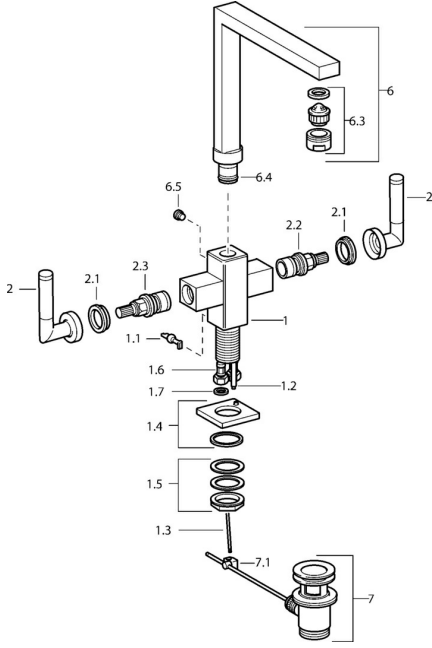

## Spare parts

### SP50022202

	Name	Code
1.1	Lever Chrome <b>Discontinued</b>	59912670
1.2	Coupling pipe, M5 <b>Discontinued</b>	59912671
1.4	Spout Chrome <b>Discontinued</b>	59912667
1.5	Fixing set <b>Discontinued</b>	59912668
1.6	Hose <b>Discontinued</b>	59912673
2	Lever Chrome <b>Discontinued</b>	59912676
2.1	Symbol plug Blue/Red <b>Discontinued</b>	59912664
2.2	Headpart <b>Discontinued</b>	59912665
2.3	Headpart with color rings <b>Discontinued</b>	59912666
6	Spout Chrome <b>Discontinued</b>	59912674
6.3	Aerator Chrome <b>Discontinued</b>	59912675
6.4	Sealing kit <b>Discontinued</b>	59912661
6.5	Screw <b>Discontinued</b>	59912672
7	Pop-up waste Chrome	59904620
7.1	Swivel joint	59904624