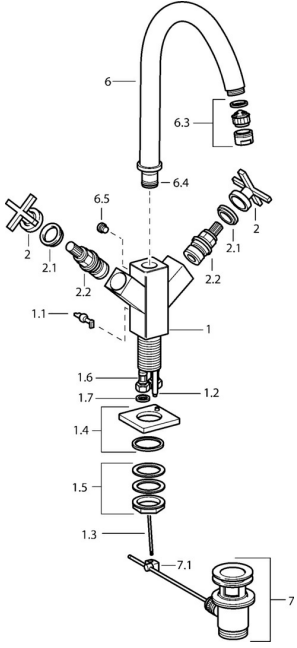

EAN: 4015474072350
static.hansa.com/50012201

Spare parts

SP50012201

	Name	Code
1.1	Lever Chrome Discontinued	59912670
1.2	Coupling pipe, M5 Discontinued	59912671
1.4	Spout Chrome Discontinued	59912667
1.5	Fixing set Discontinued	59912668
1.6	Hose Discontinued	59912673
2	Lever Chrome Discontinued	59912663
2.1	Symbol plug Blue/Red Discontinued	59912664
2.2	Headpart Discontinued	59912665
6	Spout Chrome Discontinued	59912660
6.3	Aerator Chrome Discontinued	59912662
6.4	Sealing kit Discontinued	59912661
6.5	Screw Discontinued	59912672
7	Pop-up waste Chrome	59904620
7.1	Swivel joint	59904624