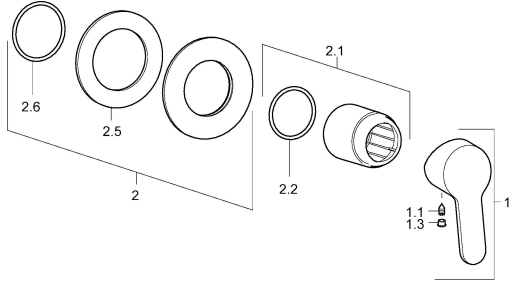

EAN: 4015474254138
static.hansa.com/49997003

Spare parts

SP49997003

	Name	Code
1	Lever Chrome	59913827
1.1	Screw, M5x8, SW2.5	59904755
1.3	Symbol plug Grey	59912112
2	Cover plate, d 90 mm Chrome	59914739
2.1	Cover sleeve Chrome	59912511
2.2	O-ring, 41x3	59913215
N.I.	Raising kit, 20 mm	59912589