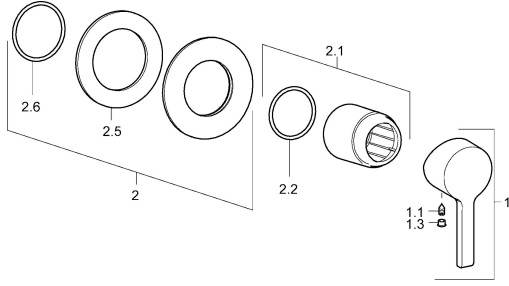

EAN: 4015474254299
static.hansa.com/49967003

Spare parts

SP49967003

	Name	Code
1	Lever Chrome	59913828
1.1	Screw, M5x8, SW2.5	59904755
1.3	Symbol plug Grey	59912112
2	Cover plate, d 90 mm Chrome	59914739
2.1	Cover sleeve Chrome	59912511
2.2	O-ring, 41x3	59913215
N.I.	Raising kit, 20 mm	59912589