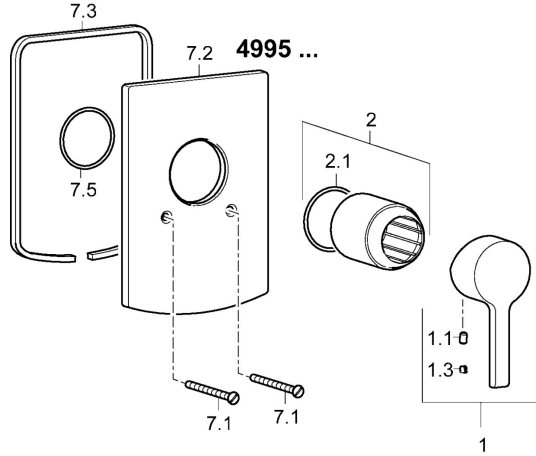

EAN: 4015474254275
static.hansa.com/49957003

Spare parts

SP49957003

	Name	Code
1	Lever Chrome	59913828
1.1	Screw, M5x8, SW2.5	59904755
1.3	Symbol plug Grey	59912112
2	Cover sleeve Chrome	59912511
2.1	O-ring, 41x3	59913215
7.1	Screw, M5x65 Chrome	59904847
7.2	Cover plate Chrome	59912508
7.3	Sealing plates Chrome Discontinued	59912121
7.5	Gasket, 64.5x47x7 Discontinued	59912509