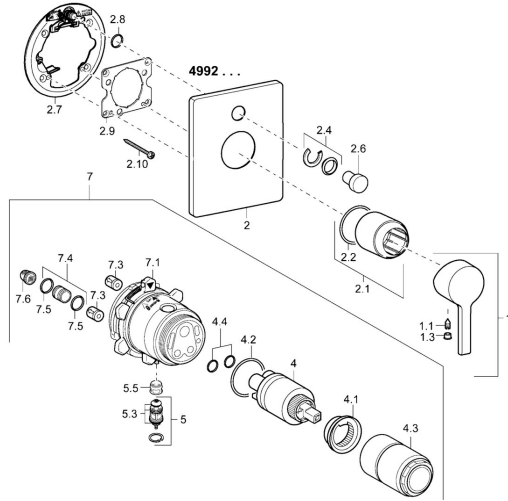

EAN: 4015474254244
static.hansa.com/49929003

Spare parts

SP49929003

	Name	Code
1	Lever Chrome	59913828
1.1	Screw, M5x8, SW2.5	59904755
1.3	Symbol plug Grey	59912112
2	Cover plate Chrome Discontinued	59913829
2.1	Cover sleeve Chrome	59912511
2.2	O-ring, 41x3	59913215
2.4	Flow limiting cap	59912924
2.6	Push button Chrome	59913656
2.7	Supporting plate	59913048
2.8	O-ring, d 7.65x1.78	59902337
2.9	Fixing plate	59913034
2.10	Screw, M4.5x80	59912890
4	Cartridge, 3.5 Eco	59912324
4	Cartridge, 3.5 Classic	59913075
4.1	Temperature adjustment limiter	59912325
4.2	O-ring, d 28.24x2.62 Discontinued	59912590
4.3	Screw sleeve, M38x1	59912115
4.4	O-ring, d 10.10x1.60 Discontinued	59905072
5	Diverter	59912985
5.3	Sealing kit Discontinued	59912997
5.5	Seat	59912229
7	Functional unit, H/C reversed	59912978
7	Functional unit, 3.5 (2011-) Discontinued	59913380
7.1	Blind nut	59912984
7.4	Connection nipple, (2014-)	59913885
7.5	O-ring, d 14x2	59912982
7.6	Strainer	59913126
N.I.	Raising kit, 20 mm	59912754