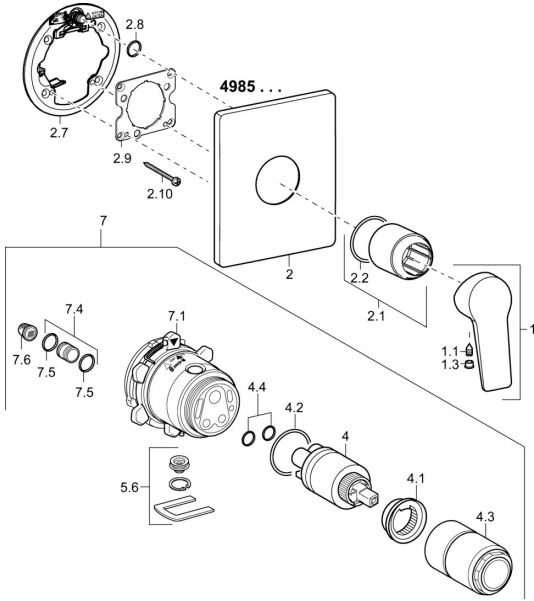

## Spare parts

### SP49859083

	Name	Code
1	Lever Chrome	59913910
1	Lever Chrome	59913911
1.1	Screw, M5x8, SW2.5	59904755
1.3	Symbol plug Grey	59912112
2	Cover flange Chrome	59913830
2.1	Cover sleeve Chrome	59912511
2.2	O-ring, 41x3	59913215
2.7	Supporting plate Chrome	Discontinued 59913047
2.9	Fixing plate	59913034
2.10	Screw, M4.5x80	59912890
4	Cartridge, 3.5 Classic	59913075
4	Cartridge, 3.5 Eco	59912324
4.1	Temperature adjustment limiter	59912325
4.2	O-ring, d 28.24x2.62	Discontinued 59912590
4.3	Screw sleeve, M38x1	59912115
4.4	O-ring, d 10.10x1.60	Discontinued 59905072
5.6	Plug	59912981
7	Functional unit, H/C reversed	59912978
7	Functional unit, 3.5, (2011-)	Discontinued 59913376
7.1	Blind nut	59912984
7.4	Connection nipple, (2014-)	59913885
7.5	O-ring, d 14x2	59912982
N.I.	Raising kit, 20 mm	59912754