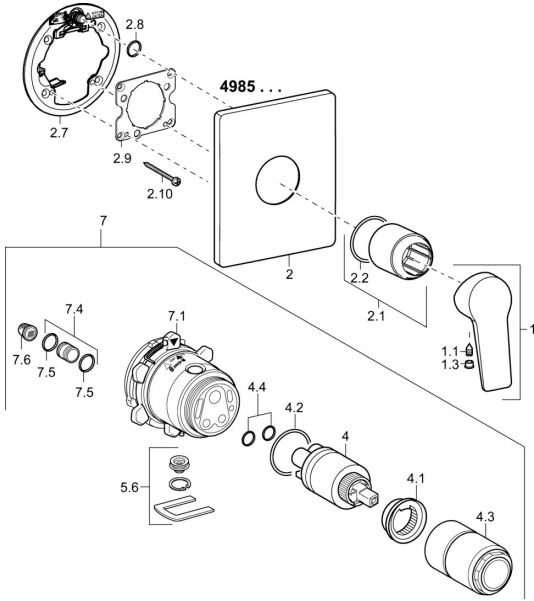

EAN: 4015474259591
static.hansa.com/49859083

Spare parts

SP49859083

	Name	Code
1	Lever Chrome	59913910
1	Lever Chrome	59913911
1.1	Screw, M5x8, SW2.5	59904755
1.3	Symbol plug Grey	59912112
2	Cover flange Chrome	59913830
2.1	Cover sleeve Chrome	59912511
2.2	O-ring, 41x3	59913215
2.7	Supporting plate Chrome Discontinued	59913047
2.9	Fixing plate	59913034
2.10	Screw, M4.5x80	59912890
4	Cartridge, 3.5 Classic	59913075
4	Cartridge, 3.5 Eco	59912324
4.1	Temperature adjustment limiter	59912325
4.2	O-ring, d 28.24x2.62 Discontinued	59912590
4.3	Screw sleeve, M38x1	59912115
4.4	O-ring, d 10.10x1.60 Discontinued	59905072
5.6	Plug	59912981
7	Functional unit, H/C reversed	59912978
7	Functional unit, 3.5, (2011-) Discontinued	59913376
7.1	Blind nut	59912984
7.4	Connection nipple, (2014-)	59913885
7.5	O-ring, d 14x2	59912982
N.I.	Raising kit, 20 mm	59912754