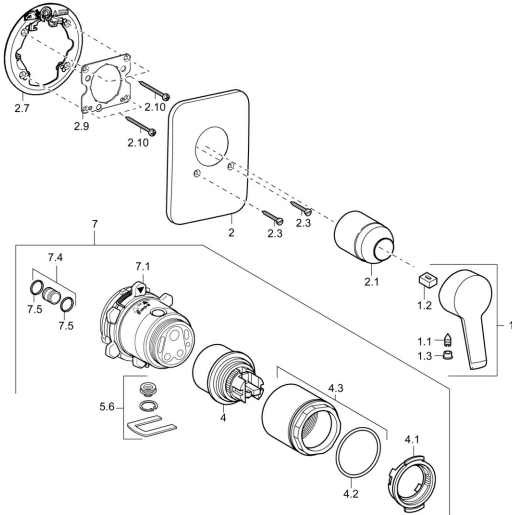

EAN: 4015474137899
static.hansa.com/49859073

Spare parts

SP49859073

	Name	Code
1	Lever Chrome Discontinued	59913905
1.1	Screw, M5x8, SW2.5	59904755
1.2	Bushing	59904778
1.3	Symbol plug Grey	59912112
2	Cover flange Chrome Discontinued	59911012
2.1	Covering cap Chrome	59904820
2.3	Screw, M5x25 Chrome	59912881
2.7	Fixing part	59912888
2.9	Fixing plate	59913034
2.10	Screw, M4,5x80	59912890
4	Cartridge, 4.8 eco	59904601
4.1	Hot water limiter	59904759
4.2	O-ring, 50.52x1.78	59906841
4.3	Eye screw, M50x1, SW45	59912980
5.6	Plug	59912981
7	Body for shower faucet Discontinued	59912897
7	Functional unit Discontinued	59912907
7.1	Blind nut	59912984
7.4	Connection nipple, (2014-)	59913885
7.5	O-ring, d 14x2	59912982
N.I.	Raising kit, 20 mm	59912754