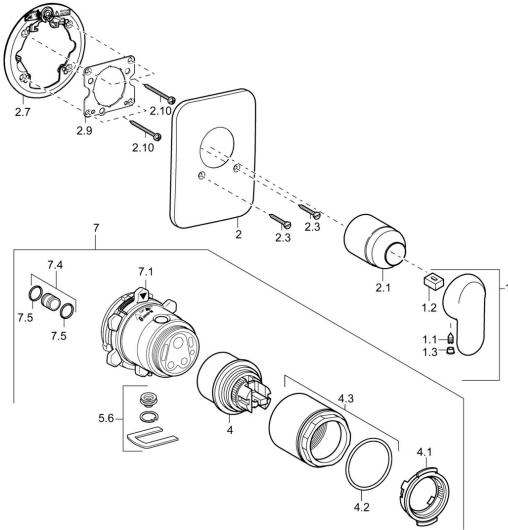

EAN: 4015474113558
static.hansa.com/49859041

Spare parts

SP49859041

	Name		Code
1	Lever, (-2007) Chrome Discontinued		59909881
1.1	Screw, M5x8, SW2.5		59904755
1.2	Bushing		59904778
1.3	Plug, hot/cold		59906705
2	Cover flange Chrome Discontinued		59911012
2.1	Covering cap Chrome		59904820
2.3	Screw, M5x25 Chrome		59912881
2.7	Fixing part		59912888
2.9	Fixing plate		59913034
2.10	Screw, M4.5x80		59912890
4	Cartridge, 4.8 eco		59904601
4.1	Hot water limiter		59904759
4.2	O-ring, 50.52x1.78		59906841
4.3	Eye screw, M50x1, SW45		59912980
5.6	Plug		59912981
7	Body for shower faucet Discontinued		59912897
7	Functional unit Discontinued		59912907
7.1	Blind nut		59912984
7.4	Connection nipple, (2014-)		59913885
7.5	O-ring, d 14x2		59912982
N.I.	Raising kit, 20 mm		59912754