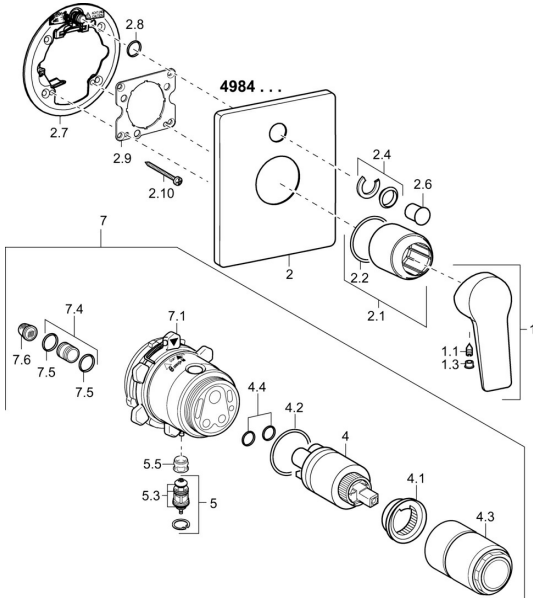

EAN: 4015474259492
static.hansa.com/49849085

Spare parts

SP49849083

	Name	Code
1	Lever Chrome	59913910
1	Lever Chrome	59913911
1.1	Screw, M5x8, SW2.5	59904755
1.3	Symbol plug Grey	59912112
2	Cover plate Chrome Discontinued	59913829
2.1	Cover sleeve Chrome	59912511
2.2	O-ring, 41x3	59913215
2.4	Flow limiting cap	59912924
2.6	Push button Chrome	59913656
2.7	Supporting plate	59913048
2.8	O-ring, d 7.65x1.78	59902337
2.9	Fixing plate	59913034
2.10	Screw, M4.5x80	59912890
4	Cartridge, 3.5 Classic	59913075
4	Cartridge, 3.5 Eco	59912324
4.1	Temperature adjustment limiter	59912325
4.2	O-ring, d 28.24x2.62 Discontinued	59912590
4.3	Screw sleeve, M38x1	59912115
4.4	O-ring, d 10.10x1.60 Discontinued	59905072
5	Diverter	59912985
5.3	Sealing kit Discontinued	59912997
5.5	Seat	59912229
7	Functional unit, H/C reversed	59912978
7	Functional unit, 3.5 (2011-) Discontinued	59913380
7.1	Blind nut	59912984
7.4	Connection nipple, (2014-)	59913885
7.5	O-ring, d 14x2	59912982
7.6	Strainer	59913126
N.I.	Raising kit, 20 mm	59912754