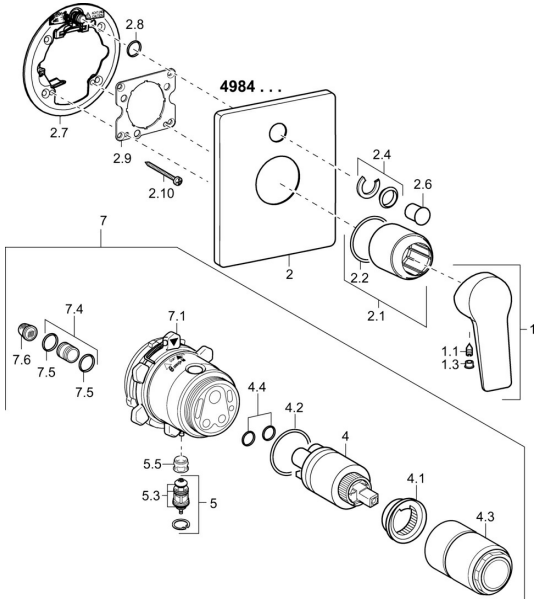

## Spare parts

### SP49849083

	Name	Code
1	Lever Chrome	59913910
1	Lever Chrome	59913911
1.1	Screw, M5x8, SW2.5	59904755
1.3	Symbol plug Grey	59912112
2	Cover plate Chrome <b>Discontinued</b>	59913829
2.1	Cover sleeve Chrome	59912511
2.2	O-ring, 41x3	59913215
2.4	Flow limiting cap	59912924
2.6	Push button Chrome	59913656
2.7	Supporting plate	59913048
2.8	O-ring, d 7.65x1.78	59902337
2.9	Fixing plate	59913034
2.10	Screw, M4.5x80	59912890
4	Cartridge, 3.5 Classic	59913075
4	Cartridge, 3.5 Eco	59912324
4.1	Temperature adjustment limiter	59912325
4.2	O-ring, d 28.24x2.62 <b>Discontinued</b>	59912590
4.3	Screw sleeve, M38x1	59912115
4.4	O-ring, d 10.10x1.60 <b>Discontinued</b>	59905072
5	Diverter	59912985
5.3	Sealing kit <b>Discontinued</b>	59912997
5.5	Seat	59912229
7	Functional unit, H/C reversed	59912978
7	Functional unit, 3.5 (2011-) <b>Discontinued</b>	59913380
7.1	Blind nut	59912984
7.4	Connection nipple, (2014-)	59913885
7.5	O-ring, d 14x2	59912982
7.6	Strainer	59913126
N.I.	Raising kit, 20 mm	59912754