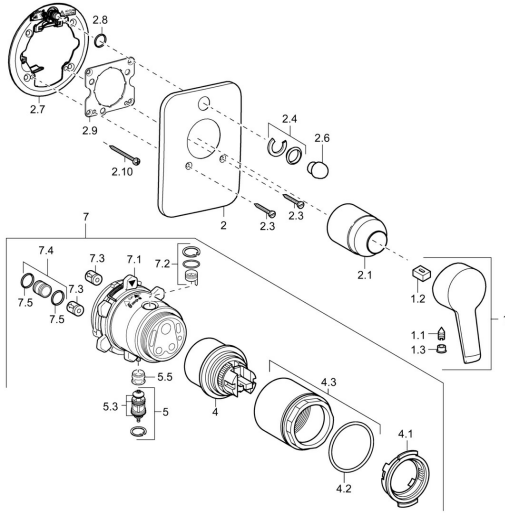

EAN: 4015474137806
static.hansa.com/49849073

Spare parts

SP49849073

	Name	Code
1	Lever Chrome Discontinued	59913905
1.1	Screw, M5x8, SW2.5	59904755
1.2	Bushing	59904778
1.3	Symbol plug Grey	59912112
2	Cover flange Chrome Discontinued	59912930
2.1	Covering cap Chrome	59904820
2.3	Screw, M5x25 Chrome	59912881
2.4	Flow limiting cap	59912924
2.6	Push button Chrome Discontinued	59912931
2.7	Fixing part	59912889
2.8	O-ring, d 7.65x1.78	59902337
2.9	Fixing plate	59913034
2.10	Screw, M4.5x80	59912890
4	Cartridge, 4.8 eco	59904601
4.1	Hot water limiter	59904759
4.2	O-ring, 50.52x1.78	59906841
4.3	Eye screw, M50x1, SW45	59912980
5	Diverter	59912985
5.3	Sealing kit Discontinued	59912997
7	Functional unit, 4.8 Discontinued	59912898
7	Functional unit Discontinued	59912907
7.1	Blind nut	59912984
7.2	Valve	59912986
7.4	Connection nipple, (2014-)	59913885
7.5	O-ring, d 14x2	59912982
N.I.	Raising kit, 20 mm	59912754