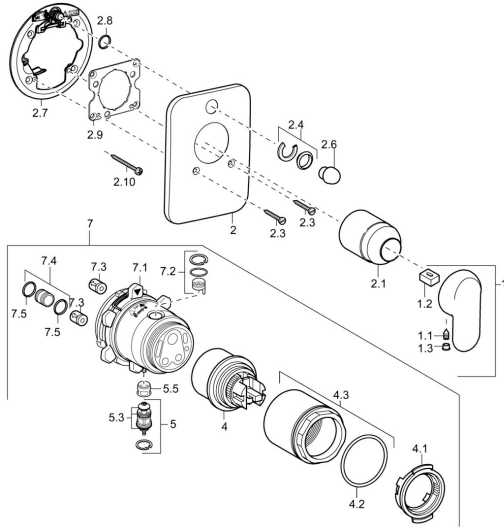

## Spare parts

### SP49849041

	Name		Code
1	Lever, (-2007) Chrome	Discontinued	59909881
1.1	Screw, M5x8, SW2.5		59904755
1.2	Bushing		59904778
1.3	Plug, hot/cold		59906705
2	Cover flange Chrome	Discontinued	59912930
2.1	Covering cap Chrome		59904820
2.3	Screw, M5x25 Chrome		59912881
2.4	Flow limiting cap		59912924
2.6	Push button Chrome	Discontinued	59912931
2.7	Fixing part		59912889
2.8	O-ring, d 7.65x1.78		59902337
2.9	Fixing plate		59913034
2.10	Screw, M4.5x80		59912890
4	Cartridge, 4.8 eco		59904601
4.1	Hot water limiter		59904759
4.2	O-ring, 50.52x1.78		59906841
4.3	Eye screw, M50x1, SW45		59912980
5	Diverter		59912985
5.3	Sealing kit	Discontinued	59912997
7	Functional unit, 4.8	Discontinued	59912898
7	Functional unit	Discontinued	59912907
7.1	Blind nut		59912984
7.2	Valve		59912986
7.4	Connection nipple, (2014-)		59913885
7.5	O-ring, d 14x2		59912982
N.I.	Raising kit, 20 mm		59912754