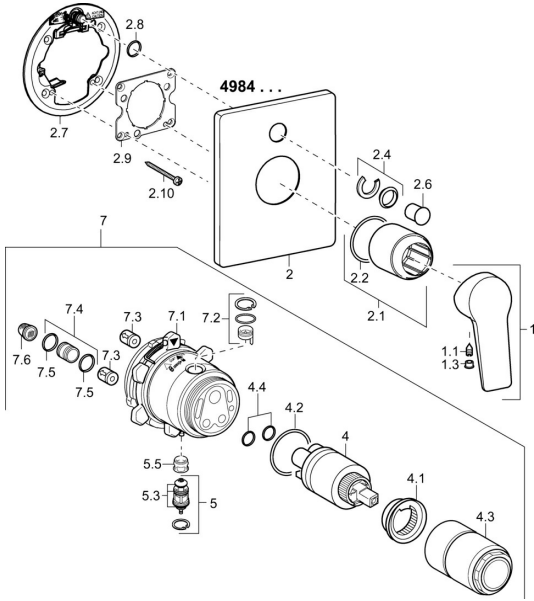

EAN: 4015474259515
static.hansa.com/49843083

Spare parts

SP49843083

	Name	Code
1	Lever Chrome	59913910
1.1	Screw, M5x8, SW2.5	59904755
1.3	Symbol plug Grey	59912112
2	Cover plate Chrome Discontinued	59913829
2.1	Cover sleeve Chrome	59912511
2.2	O-ring, 41x3	59913215
2.4	Flow limiting cap	59912924
2.6	Push button Chrome	59913656
2.7	Supporting plate	59913048
2.8	O-ring, d 7.65x1.78	59902337
2.9	Fixing plate	59913034
2.10	Screw, M4.5x80	59912890
4	Cartridge, 3.5 Classic	59913075
4	Cartridge, 3.5 Eco	59912324
4.1	Temperature adjustment limiter	59912325
4.2	O-ring, d 28.24x2.62 Discontinued	59912590
4.3	Screw sleeve, M38x1	59912115
4.4	O-ring, d 10.10x1.60 Discontinued	59905072
5	Diverter	59912985
5.3	Sealing kit Discontinued	59912997
5.5	Seat	59912229
7	Functional unit, H/C reversed	59912978
7	Functional unit, 3.5 Discontinued	59913379
7.1	Blind nut	59912984
7.2	Valve	59912986
7.3	Non-return valve	59905714
7.4	Connection nipple, (2014-)	59913885
7.5	O-ring, d 14x2	59912982
7.6	Strainer	59913126
N.I.	Raising kit, 20 mm	59912754