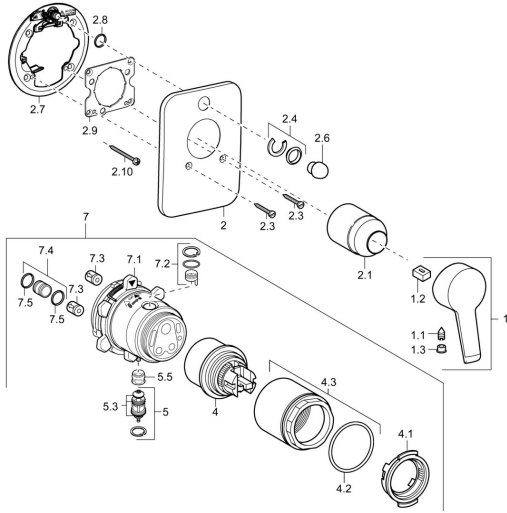

EAN: 4015474137790
static.hansa.com/49843073

Spare parts

SP49843073

	Name	Code
1	Lever Chrome Discontinued	59913905
1.1	Screw, M5x8, SW2.5	59904755
1.2	Bushing	59904778
1.3	Symbol plug Grey	59912112
2	Cover flange Chrome Discontinued	59912930
2.1	Covering cap Chrome	59904820
2.3	Screw, M5x25 Chrome	59912881
2.4	Flow limiting cap	59912924
2.6	Push button Chrome Discontinued	59912931
2.7	Fixing part	59912889
2.8	O-ring, d 7.65x1.78	59902337
2.9	Fixing plate	59913034
2.10	Screw, M4.5x80	59912890
4	Cartridge, 4.8 eco	59904601
4.1	Hot water limiter	59904759
4.2	O-ring, 50.52x1.78	59906841
4.3	Eye screw, M50x1, SW45	59912980
5	Diverter	59912985
5.3	Sealing kit Discontinued	59912997
5.5	Seat	59912229
7	Functional unit Discontinued	59912907
7	Functional unit, 4.8 Discontinued	59912899
7.1	Blind nut	59912984
7.2	Valve	59912986
7.3	Non-return valve	59905714
7.4	Connection nipple, (2014-)	59913885
7.5	O-ring, d 14x2	59912982
N.I.	Raising kit, 20 mm	59912754